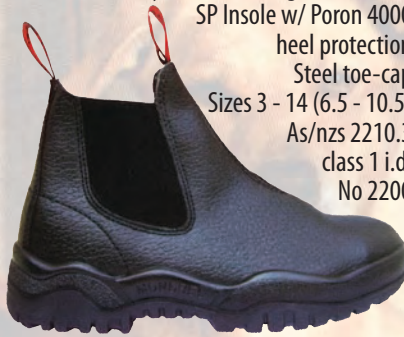

Mongrel Boots

240 090

Tan Kip leather Elastic side boot AirZone comfort system TPU ToughSider II sole Footbed comfort insole Steel toe-cap
 Sizes 5 - 14 (6.5 - 10.5)
 As/nzs 2210.3 class 1 i.d. No 2200

240 010

Black Rambler leather Elastic side boot AirZone comfort system TPU ToughSider II sole SP Insole w/ Poron 4000 heel protection Steel toe-cap
 Sizes 3 - 14 (6.5 - 10.5)
 As/nzs 2210.3 class 1 i.d. No 2200

260 020

Black Kip leather Lace-up boot Full lined AirZone comfort system TPU ToughSider II sole SP Insole w/ Poron 4000 heel protection Steel toe-cap
 Sizes 3 - 14 (6.5 - 10.5)
 As/nzs 2210.3 class 1 i.d. No 2200

280 080

Black Nubuck leather and Cordura hiker boot Fully lined Speed lacing D-rings Padded tongue and collar AirZone comfort system TPU ToughSider II sole SP Insole w/ Poron 4000 heel protection Steel toe-cap
 Sizes 5 - 14 (6.5 - 10.5)
 As/nzs 2210.3 class 1 i.d. No 2200