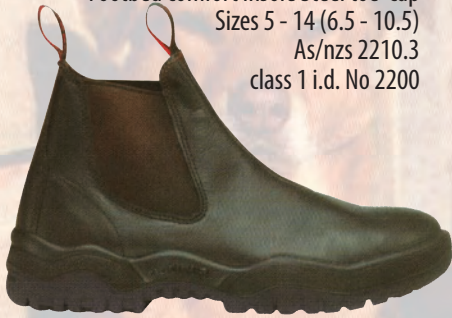

Mongrel Boots

240 090

Tan Kip leather Elastic side boot AirZone comfort system TPU ToughSider II sole Footbed comfort insole Steel toe-cap
 Sizes 5 - 14 (6.5 - 10.5)
 As/nzs 2210.3 class 1 i.d. No 2200

240 010

Black Rambler leather Elastic side boot AirZone comfort system TPU ToughSider II sole SP Insole w/ Poron 4000 heel protection Steel toe-cap
 Sizes 3 - 14 (6.5 - 10.5)
 As/nzs 2210.3 class 1 i.d. No 2200

260 020

Black Kip leather Lace-up boot Full lined AirZone comfort system TPU ToughSider II sole SP Insole w/ Poron 4000 heel protection Steel toe-cap
 Sizes 3 - 14 (6.5 - 10.5)
 As/nzs 2210.3 class 1 i.d. No 2200

280 080

Black Nubuck leather and Cordura hiker boot Fully lined Speed lacing D-rings Padded tongue and collar AirZone comfort system TPU ToughSider II sole SP Insole w/ Poron 4000 heel protection Steel toe-cap
 Sizes 5 - 14 (6.5 - 10.5)
 As/nzs 2210.3 class 1 i.d. No 2200